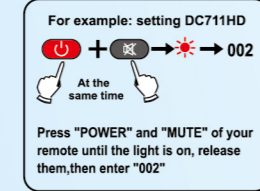

Инструкция по эксплуатации универсального пульта дистанционного управления DVB-T2+2

Благодарим за использование данного пульта дистанционного управления. Перед первым использованием необходимо вставить батарейки. В случае правильной работы всех функций пульта дальнейшая настройка не требуется. В противном случае необходимо выполнить настройку одним из предложенных способов. Настройки пульта

постоянно хранятся в памяти, поэтому после замены батареек повторную настройку производить не нужно.

POWER MUTE

Настройка пульта дистанционного управления:

Универсальный пульт имеет два типа настройки, ручной ввод кода и автоматический поиск.

Ручной ввод кода:

1. Убедитесь, что телевизор и приставка включены.
2. Найдите соответствующий код в каталоге пультов.
3. Одновременно нажмите кнопки "POWER" и "MUTE", загорится световой индикатор (отпустите кнопки).
4. Введите трехзначный код (указан над изображением пульта), световой индикатор погаснет.

Настройка завершена, проверьте работоспособность, если пульт работает некорректно, повторите настройку.

Технические характеристики:

Дальность действия пульта дистанционного управления около 8 метров, в зависимости от модели пульта.
Тип элементов питания: 2 батарейки AAA.

Ссылка на онлайн каталог пультов:

SCAN ME