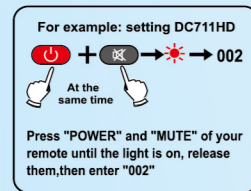

纸张薄 尺寸: 580*145mm

ClickPDU®
DVB-T2+2 VER.2026

English

INSTRUCTION FOR UNIVERSAL REMOTE CONTROL

Thank you for using the remote controller. When it is the first time to put in the batteries, please try it first. If it could work well with all of its functions, the product can be used directly without setting it. However, if it could not work well, it should be set with the following methods before remote controlling your DVB. The remote controller would not lose its memory when the power is down so that you could replace the battery without resetting it.

POWER MUTE

Settings of Remote controller:

The remote controller has the following methods of settings, please choose any of them.

Inputting code:

1. Turn on STB manually, make it in a normal play state, point the remote controller at the STB, and then find the corresponding