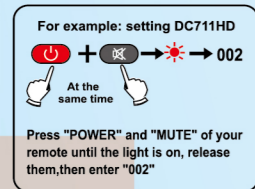

纸张薄 尺寸: 580*145mm

HUAYU® DVB-T2+2 VER.2026

English

INSTRUCTION FOR UNIVERSAL REMOTE CONTROL

Thank you for using the remote controller. When it is the first time to put in the batteries, please try it first. If it could work well with all of its functions, the product can be used directly without setting it. However, if it could not work well, it should be set with the following methods before remote controlling your DVB. The remote controller would not lose its memory when the power is down so that you could replace the battery without resetting it.

Settings of Remote controller:

The remote controller has the following methods of settings, please choose any of them.

Inputting code:

1. Turn on STB manually, make it in a normal play state, point the remote controller at the STB, and then find the corresponding

Настройка завершена, проверьте работоспособность, если пульт работает некорректно, повторите настройку.

Автоматический поиск кода:

1. Убедитесь, что телевизор и приставка включены.
2. Нажмите и удерживайте кнопку "POWER", на пульте заморгает световой индикатор.
3. Когда на экране ТВ появится индикатор громкости, отпустите кнопку "POWER".