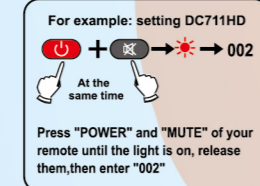

2. Press "POWER" and "MUTE" key of your remote control model, until the light is on, then release two buttons, enter the corresponding code.

3. Test whether other function buttons (such as "Volume" buttons) could work well. If not, repeat steps 2 and 3 until you find the suitable set of code.

Automatically searching code:

1. Turn on STB manually, make it in a normal play state, point the remote controller at the STB.

2. Press "POWER" button, and hold about 6 seconds, the remote control will turn to automatically search mode. When volume appear on your STB, release the button on time, set to be finished.

3. Test whether other function buttons (such as "Volume" buttons) could work well. If not, repeat steps 2 until you find the suitable set of code.

Technical parameters:

Remote Controlling Distance: About 10 meters (varies by different types).
Battery Type: two pieces of AAA Batteries.

русский
Инструкция по эксплуатации универсального пульта дистанционного управления DVB-T2+2

Благодарим за использование данного пульта дистанционного управления. Перед первым использованием необходимо вставить батарейки. В случае правильной работы всех функций пульта дальнейшая настройка не требуется. В противном случае необходимо выполнить настройку одним из предложенных способов. Настройки пульта

постоянно хранятся в памяти, поэтому после замены батареек повторную настройку производить не нужно.