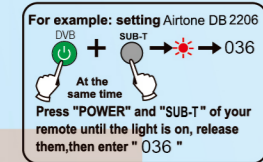

Settings of Remote controller:

The remote controller has the following methods of settings, please choose any of them.

Inputting code:

1. Turn on DVB manually, make it in a normal play state, point the remote controller at the DVB, and then find the corresponding 3-digit code of the corresponding brand from the code table.
2. Press "POWER" and "SUB-T" key of your remote control, until the light is on, then release two buttons, enter the corresponding code.
3. Test whether other function buttons (such as "Volume" buttons) could work well. If not, repeat steps 2 and 3 until you find the suitable set of code.

Automatically searching code:

1. Turn on DVB manually, make it in a normal play state, point the remote controller at the DVB.

2. Press "POWER" button, and hold about 6 seconds, the remote control will turn to automatically search mode. When volume appear on your DVB, release the button on time, set to be finished.
3. Test whether other function buttons (such as "Volume" buttons) could work well. If not, repeat steps 2 until you find the suitable set of code.

TV Automatically searching code:

1. Turn on TV manually, make it in a normal play state, point the remote controller at the TV.
2. Press TV "POWER" button, and hold about 6 seconds, then LED continuously flash, the remote control will turn to automatically search mode. When volume appear on your TV, release the button on time, set to be finished, LED would be off.
3. Test whether other function buttons (such as "Volume" buttons) could work well. If not, repeat steps 2 until you find the suitable set of code.