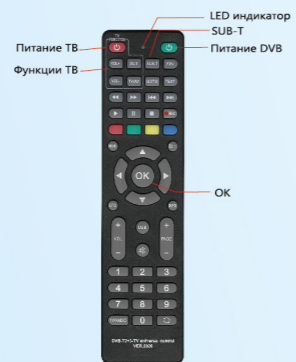

Инструкция по эксплуатации универсального пульта дистанционного управления

Благодарим за использование данного пульта дистанционного управления. Перед первым использованием данного пульта необходимо вставить батарейки. В случае правильной работы всех функций пульта, дальнейшая настройка пульта не требуется. В противном случае, для корректной работы пульта, необходимо будет произвести настройку, одним из способов, представленных ниже. Настройки пульта постоянно хранятся в памяти, поэтому после замены батареек повторную настройку пульта производить не нужно.