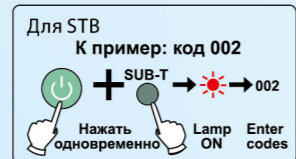

Инструкция по эксплуатации универсального пульта дистанционного управления

Благодарим за использование данного пульта дистанционного управления. Перед первым использованием данного пульта необходимо вставить батарейки. В случае правильной работы всех функций пульта, дальнейшая настройка пульта не требуется. В противном случае, для корректной работы пульта, необходимо будет произвести настройку, одним из способов, представленных ниже. Настройки пульта постоянно хранятся в памяти, поэтому после замены батареек повторную настройку пульта производить не нужно.