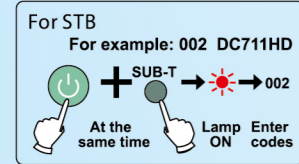

Settings of Remote controller:

The remote controller has the following methods of settings, please choose any of them.

DVB Inputting code:

1. Turn on DVB,TV manually, make it in a normal play state, point the remote controller at the DVB, and then find the corresponding code from the "Code Table".
2. Press "DVB POWER" and "SUB-T" button, when the indicator light, then release, enter the corresponding code.
3. Test whether other function buttons (such as "Volume" buttons) could work well. If not, repeat steps 2 until you find the suitable set of code.

DVB Automatically searching code:

1. Turn on DVB,TV manually, make it in a normal play state, point the remote controller at the DVB.
2. Press DVB "POWER" button, and hold about 6 seconds, then LED continuously flash, the remote control will turn to automatically search mode. When volume appear on your TV, release the button on time, set to be finished, LED would be off.
3. Test whether other function buttons (such as "Volume" buttons) could work well. If not, repeat steps 2 until you find the suitable set of code.

- 1, Press A "SET" button, when the indicator lights, then release.
- 2, Press A TV "POWER" button within 10s, the indicator will flash.
- 3, Let B at the front of A, and press B "POWER" button for 3s, then A indicator will fast flash three times, it means learning successful.
- 4, Repeat step 2 and step 3 to make learning for other TV function buttons.
- 5, Press A "SET" button to quit learning mode