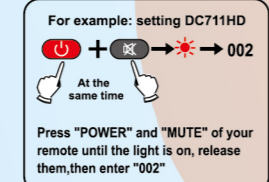

2. Press "POWER" and "MUTE" key of your remote control model, until the light is on, then release two buttons, enter the corresponding code.

3. Test whether other function buttons (such as "Volume" buttons) could work well. If not, repeat steps 2 and 3 until you find the suitable set of code.

Automatically searching code:

1. Turn on STB manually, make it in a normal play state, point the remote controller at the STB.

2. Press "POWER" button, and hold about 6 seconds, the remote control will turn to automatically search mode. When volume appear on your STB, release the button on time, set to be finished.

3. Test whether other function buttons (such as "Volume" buttons) could work well. If not, repeat steps 2 until you find the suitable set of code.

Technical parameters:

Remote Controlling Distance: About 10 meters (varies by different types).
Battery Type: two pieces of AAA Batteries.

русский
Инструкция по эксплуатации универсального пульта дистанционного управления DVB-T2+3

Благодарим за использование данного пульта дистанционного управления. Перед первым использованием необходимо вставить батарейки. В случае правильной работы всех функций пульта дальнейшая настройка не требуется. В противном случае необходимо выполнить настройку одним из предложенных способов. Настройки пульта

постоянно хранятся в памяти, поэтому после замены батареек повторную настройку производить не нужно.

POWER MUTE