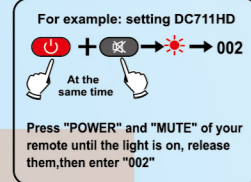

纸张薄 尺寸: 580*145mm

HUAYU®
DVB-T2+3 Ver.2026

English

INSTRUCTION FOR UNIVERSAL REMOTE CONTROL

Thank you for using the remote controller. When it is the first time to put in the batteries, please try it first. If it could work well with all of its functions, the product can be used directly without setting it. However, if it could not work well, it should be set with the following methods before remote controlling your DVB. The remote controller would not lose its memory when the power is down so that you could replace the battery without resetting it.

POWER MUTE

Settings of Remote controller:

The remote controller has the following methods of settings, please choose any of them.

Inputting code:

1. Turn on STB manually, make it in a normal play state, point the remote controller at the STB, and then find the corresponding